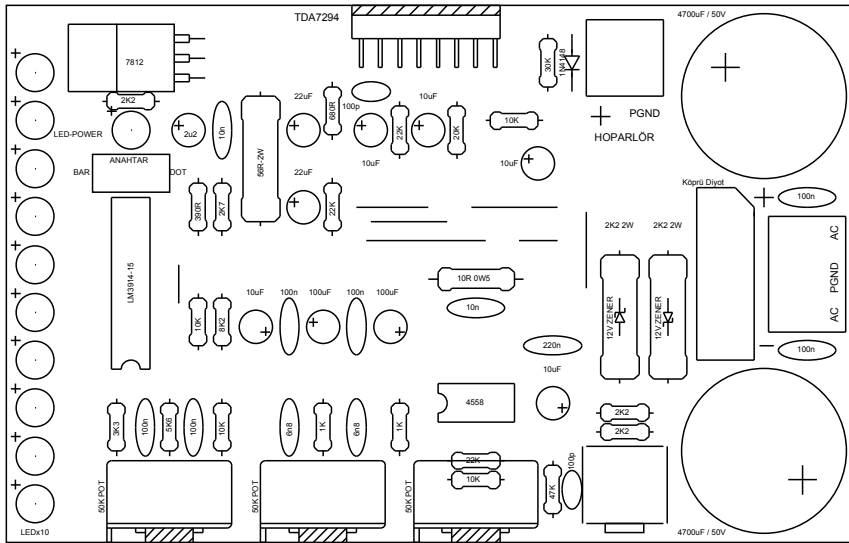

111.26mm

71.12mm

BASS

TÝZ

SES

BESLEME